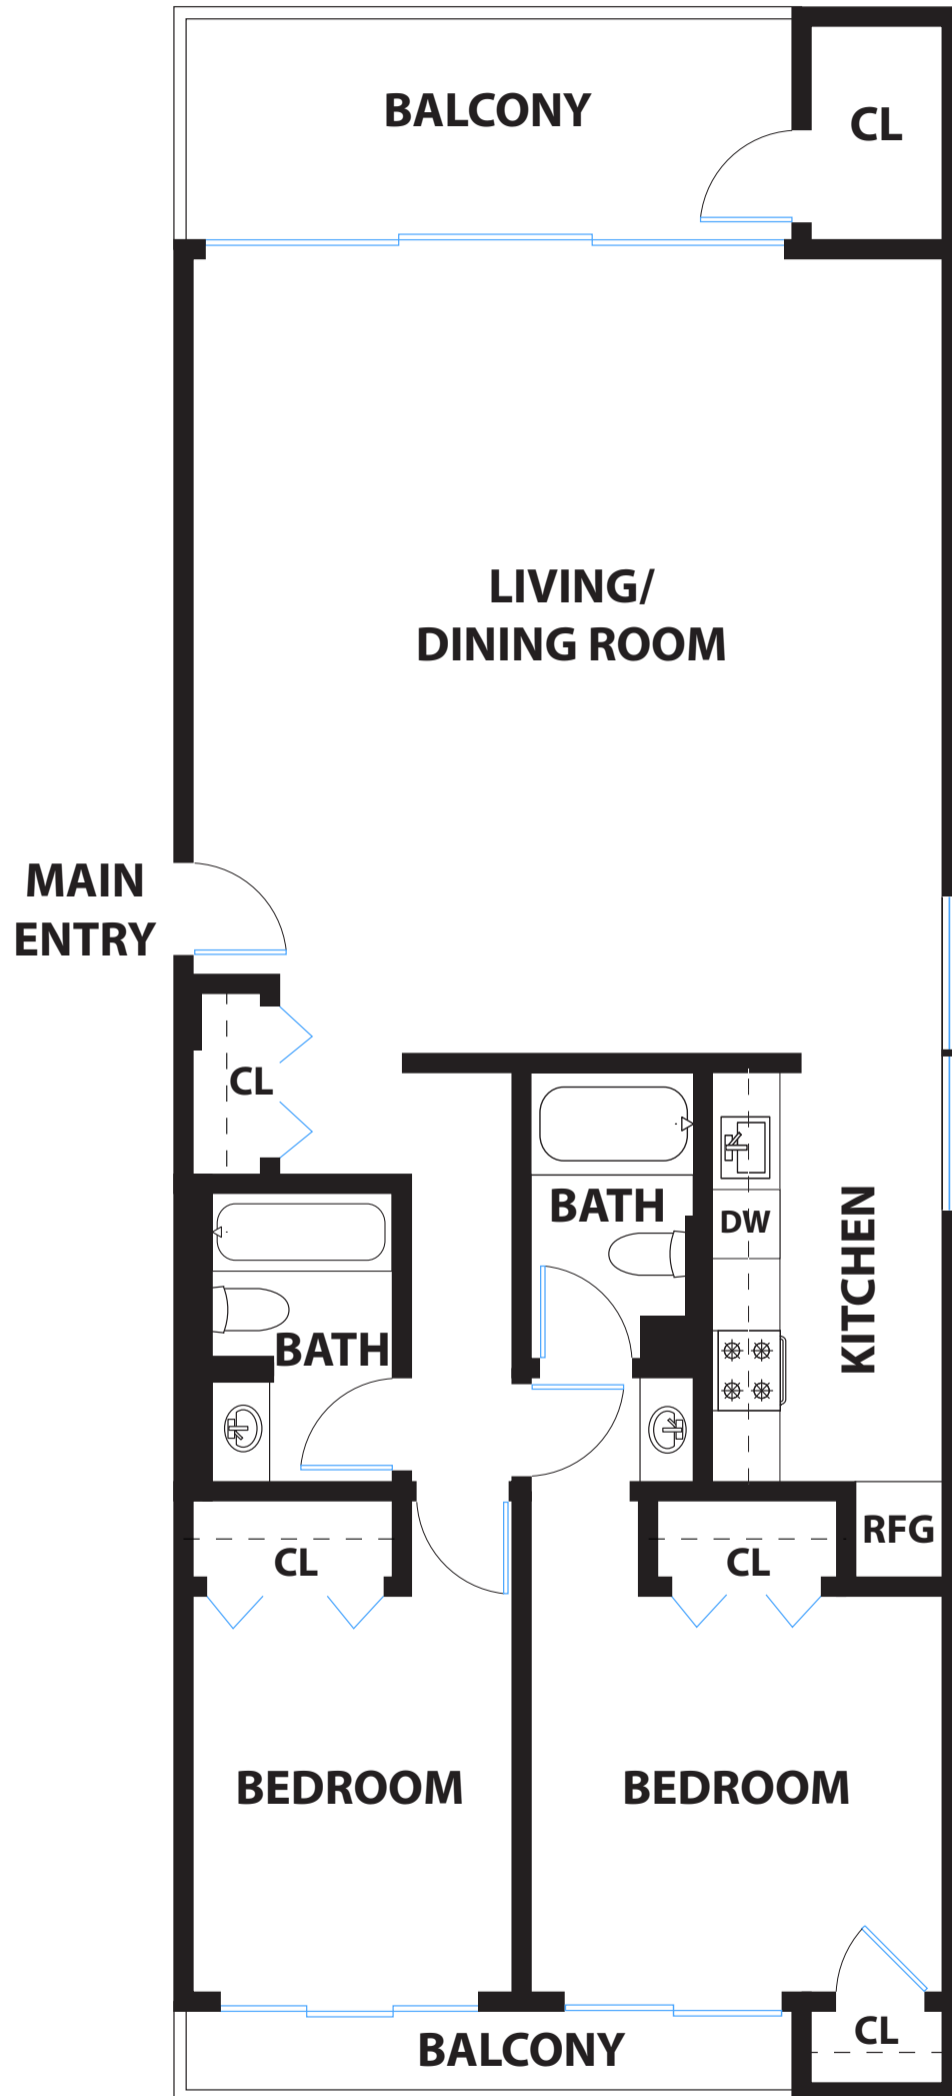

320 LEE STREET #302

OAKLAND

DISCLAIMER: RENDERING BY OPEN HOMES PHOTOGRAPHY. ALL MEASUREMENTS ARE APPROXIMATE AND MAY NOT BE EXACT.
DO NOT RELY ON THE ACCURACY OF THIS FLOOR PLAN WHEN DETERMINING THE PRICE OF A PROPERTY OR MAKING DECISIONS
REGARDING BUYING OR SELLING OF PROPERTIES WITHOUT INDEPENDENT VERIFICATION.